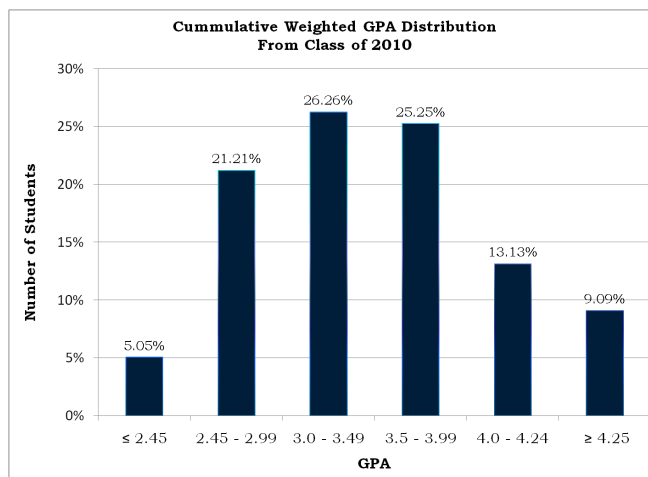

School and Community: The Christian High Patriots

Christian High School, founded in 1965, pioneered private non-denominational secondary education in San Diego County. With its tradition of academic, athletic, and artistic excellence CHS created a prototype for Christian schools nationwide. CHS provides a rigorous college-preparatory curriculum for a diverse population of 380 students including a dynamic International Program. Uniquely located in East County, CHS represents a variety of communities, ranging from neighboring rural areas to Mexico border cities. The large number of students receiving tuition assistance reflects CHS's commitment to provide access for all.

CHS is continually honored throughout the community earning first place and superior ratings in curricular and co-curricular programs including student publications, academic competitions and fine arts. Over 75% of our student body participates in athletics; ten of our 19 athletic teams were awarded California Interscholastic Federation (CIF) championships over the past decade.

- Student-to-Teacher ratio: 14:1
- Average Class Size: 15
- Students attend 7 classes per day
- Percentage of 2010 graduates who planned to attend college: 93%

CHS does not rank students numerically. Instead, individual, weighted grade point averages are reported. Grade point average calculates all courses completed.

Grade	Grade Scale	GPA Scale	Honors & AP
A+	97-100	4.33	5.33
A	93-96	4	5
A-	90-92	3.67	4.67
B+	87-89	3.33	4.33
B	83-86	3	4
B-	80-82	2.67	3.67
C+	77-79	2.33	3.33
C	73-76	2	3
C-	70-72	1.67	2.67
D+	67-69	1.33	1.33 (not weighted)
D	63-66	1	1.00 (not weighted)
D-	60-62	0.67	0.67 (not weighted)
F	Below 60	0	0.00 (not weighted)